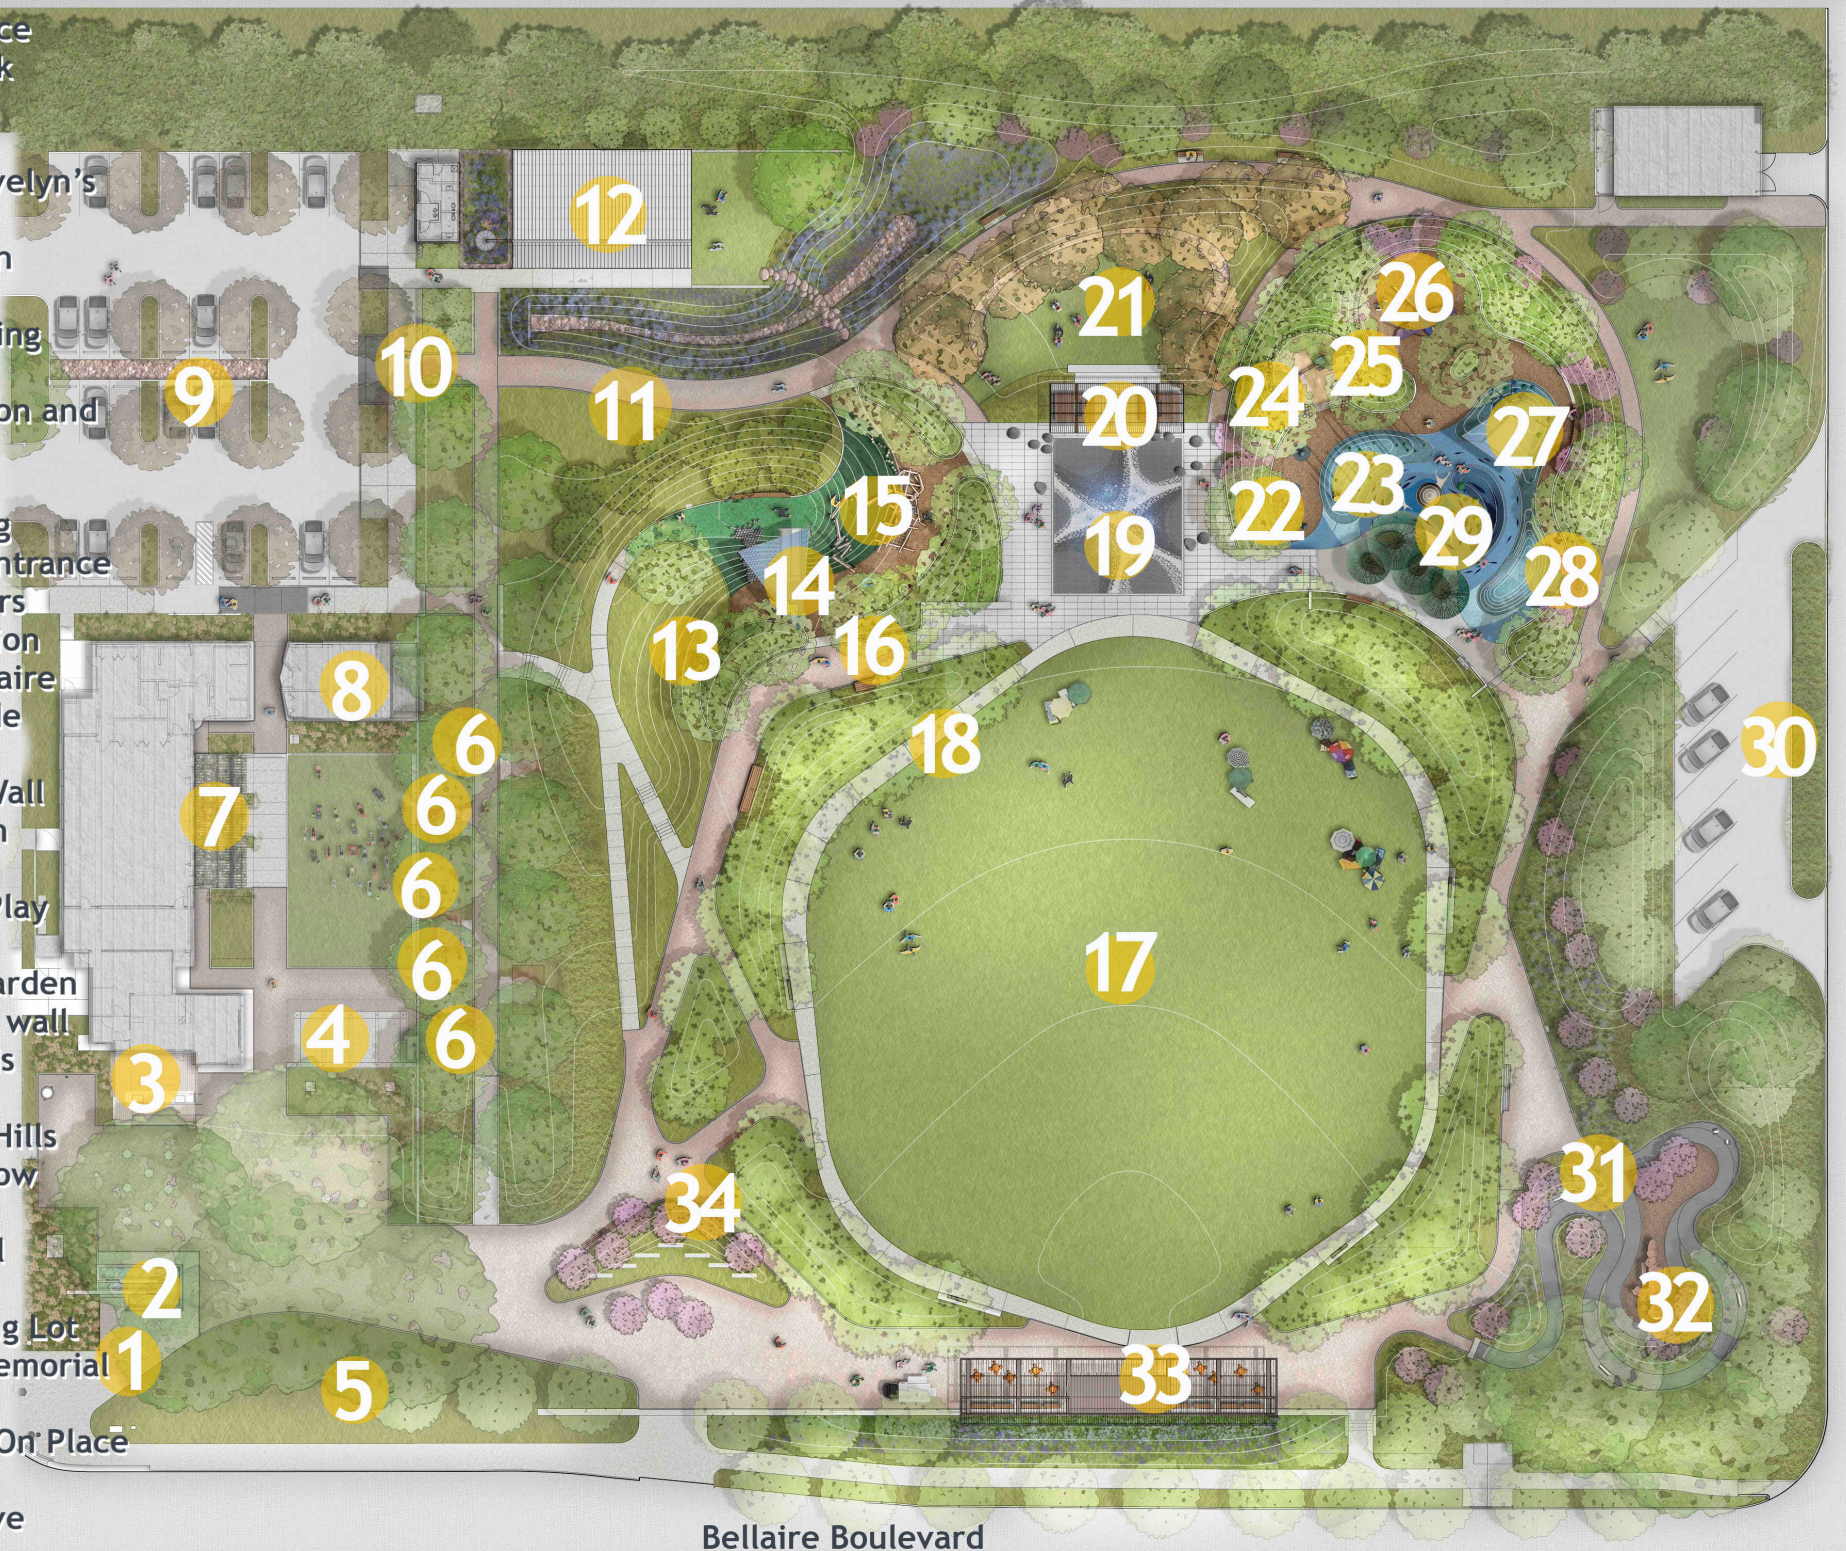

1. Main Entrance Evelyn's Park
2. Russ Pitman Fountain
3. Betsy's at Evelyn's Park
4. Café Pavilion
5. Luminaries
6. Outdoor Living Rooms
7. Event Pavilion and Lawn
8. Office
9. West Parking
10. Gateway Entrance
11. Path lighters
12. Solar Pavilion
13. Mount Bellaire
14. Double slide
15. Log Jam
16. Butterfly Wall
17. Great Lawn
18. Trails
19. Splash 'N Play
20. Veranda
21. Meadow Garden
22. Bird Donor wall
23. Grass Reeds
24. Fan Slide
25. Discovery Hills
26. Barn Swallow
27. Fan Slide
28. The Tunnel
29. Lily Pads
30. East Parking Lot
31. Evelyn's Memorial Garden
32. Move One On Place
33. Trevillion
34. Donor Grove

Mulberry Lane

Bellaire Boulevard